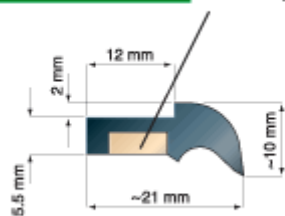

E 2D

Länge/Length: 500 mm

E 2

Länge/Length: 1000 mm

E 3

Länge/Length: 1000 mm

TSA-E 8

Länge/Length: 1000 mm/3000 mm

TSA-E 12

Länge/Length: 1000 mm/3000 mm

TSA-M 16

Messing 8 x 2 mm
Brass 8 x 2 mm

TSA-M 19

Messing 8 x 3 mm
Brass 8 x 3 mm

MO COMPOSANTS

Sylvain Crénelet