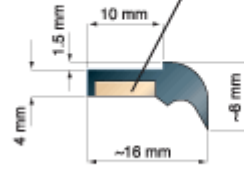

E 2D

Länge/Length: 500 mm

E 2

Länge/Length: 1000 mm

E 3

Länge/Length: 1000 mm

TSA-E 8

Länge/Length: 1000 mm/3000 mm

TSA-E 12

Länge/Length: 1000 mm/3000 mm

TSA-M 16

Messing 8 x 2 mm
Brass 8 x 2 mm

TSA-M 19

Messing 8 x 3 mm
Brass 8 x 3 mm

MO COMPOSANTS

Sylvain Crénelet